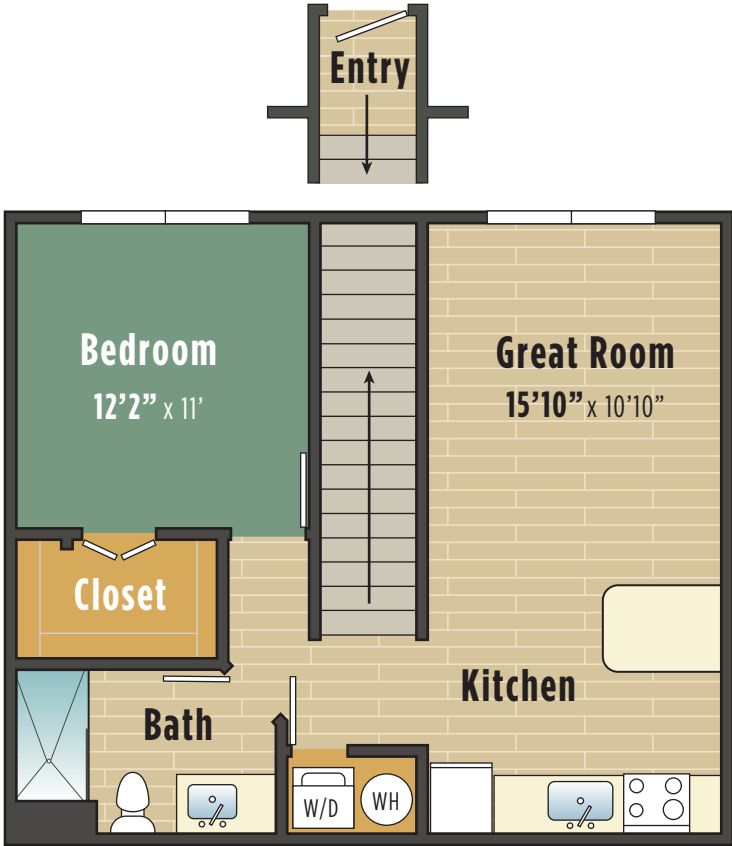

Assist

1 Bedroom
1 Bathroom
670 Square Feet